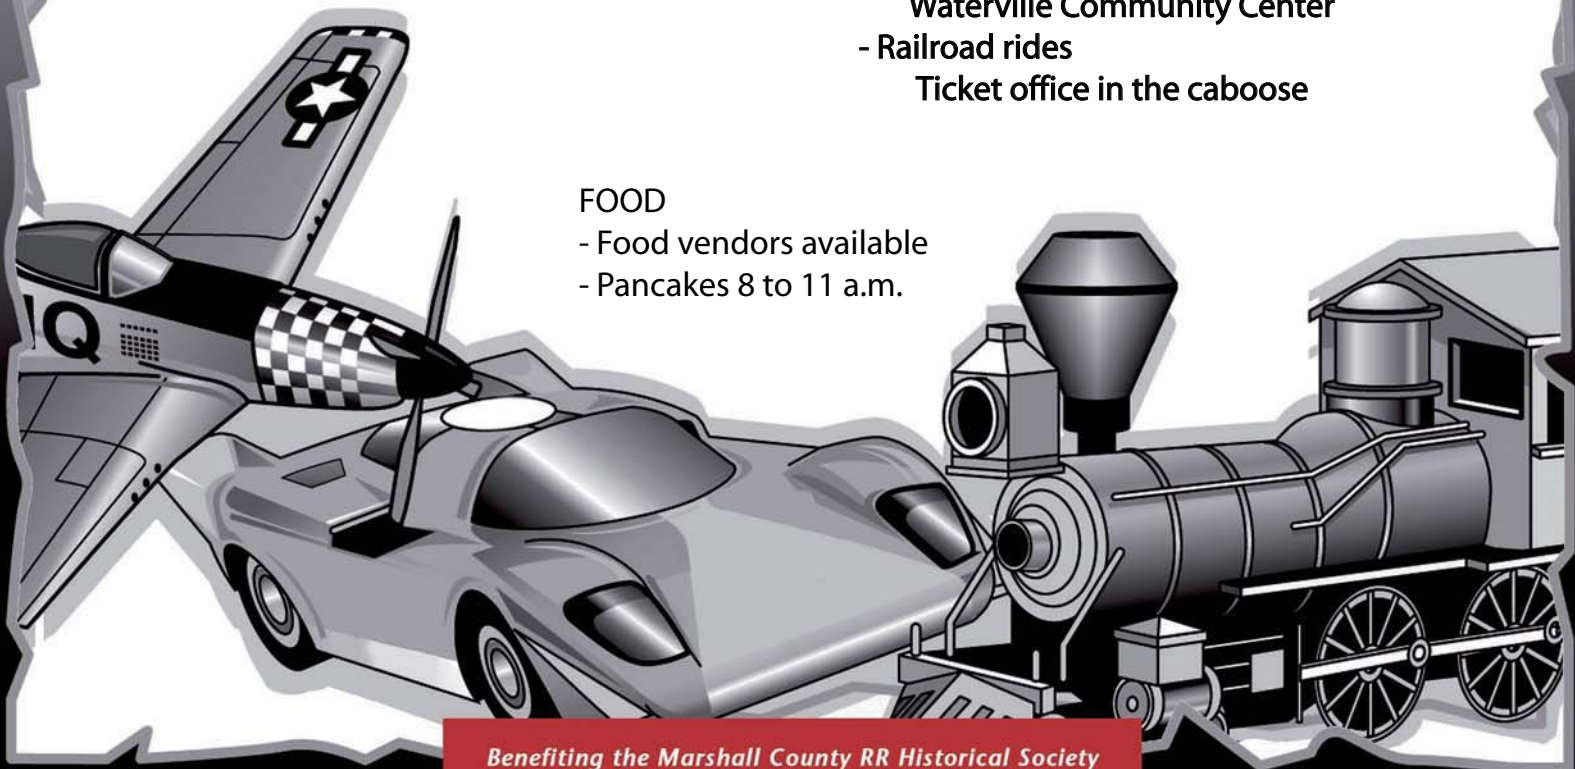

Trains, Planes & Automobile SHOW

RIDE THE RAILROAD

AIRCRAFT FLY-IN

CAR SHOW

SATURDAY

August 21, 2010

9 a.m. to 4 p.m., Waterville, Ks

CARS

- Free car show
- Public exhibit of any wheeled vehicle

SILENT MOVIES

- In the opera house
all day tickets available

AIRPLANES

- Airplane Flyin from 9 a.m. to 11 a.m.
- Model Airplane Demonstrations
11 a.m. to 2 p.m.
1 mile east of Waterville
- Helicopter landing at 1 p.m.

TRAINS

- Model train display
Waterville Community Center
- Railroad rides
Ticket office in the caboose

FOOD

- Food vendors available
- Pancakes 8 to 11 a.m.

Benefiting the Marshall County RR Historical Society